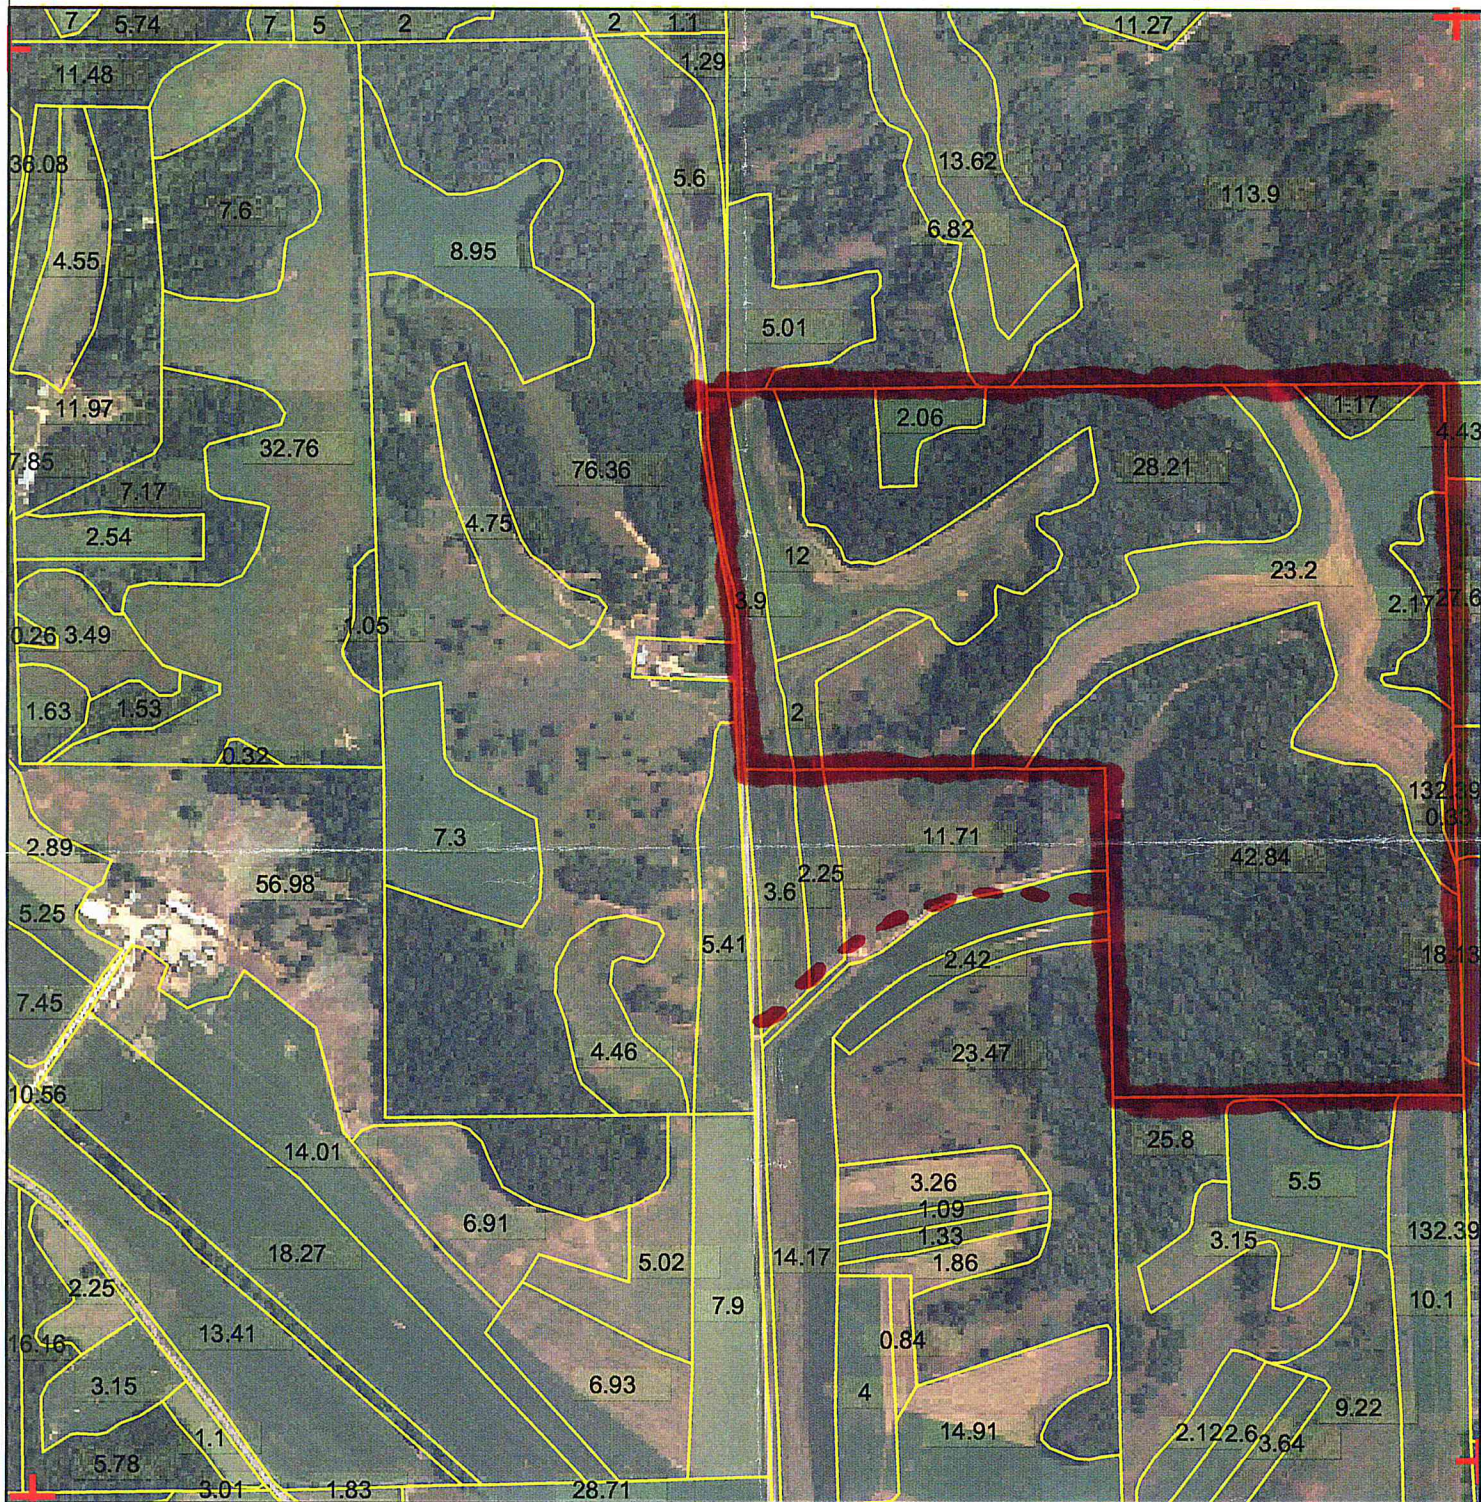

Easement

Sec.-Twn-Rng: 8-21-9W

Trempealeau Co
Farm Service Agency

Section Corner

Field Boundary

0 250 500 1,000 Feet

Summer 2005 Aerial Photography

Date

Disclaimer: FSA is not responsible for the accuracy or use of information in this map.